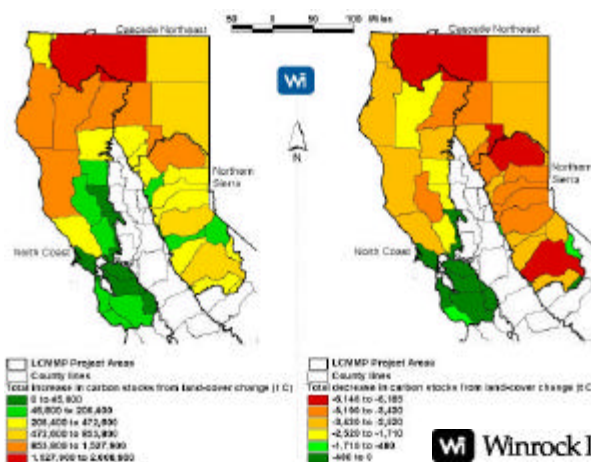

Terrestrial Component – Phase I

- Status and trends (baselines)
- Opportunities (carbon supply curves)
- Demonstration Projects (pilots)

WEST COAST REGIONAL CARBON SEQUESTRATION PARTNERSHIP

Results – Baselines - California

Winrock International

WEST COAST REGIONAL CARBON SEQUESTRATION PARTNERSHIP

Results – Supply Curves - California

Figure 4: Marginal cost of aging timber with permanent contract on private land only (discounted carbon).