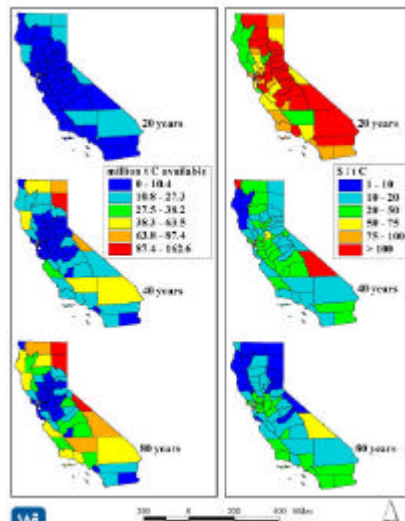

Results – Land Conversion to Forests

Wi

Wi Winrock International

WEST COAST REGIONAL CARBON SEQUESTRATION PARTNERSHIP